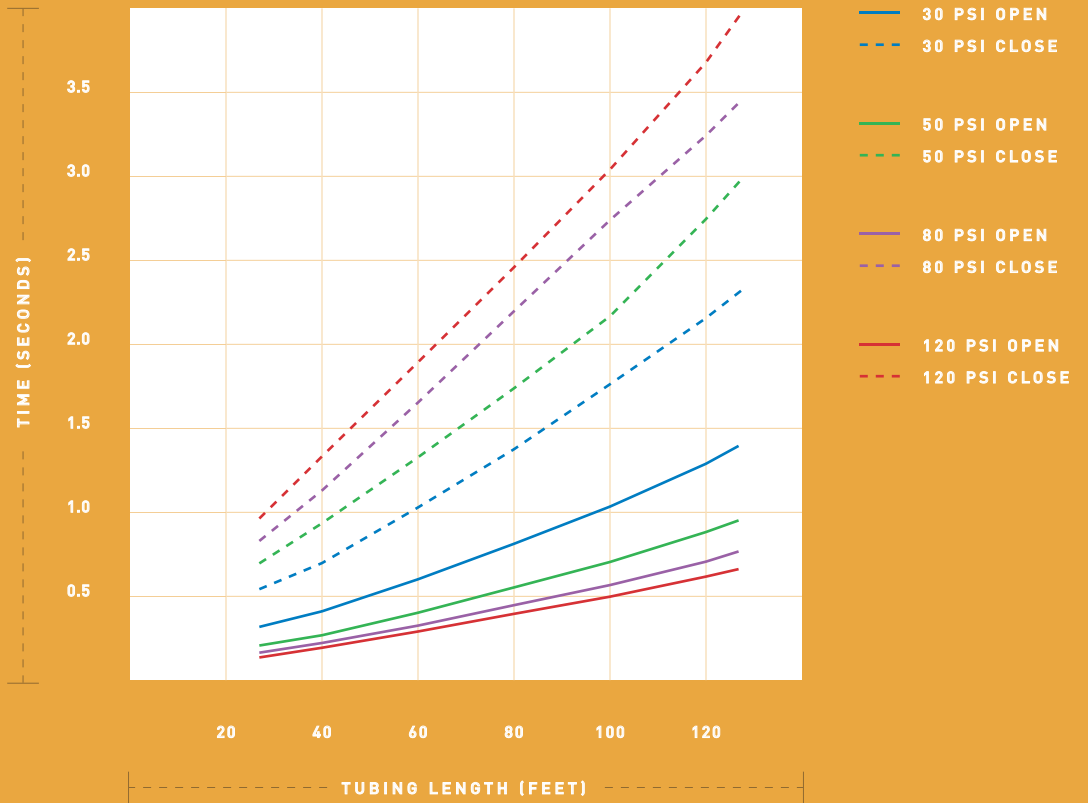

RESPONSE TIME FOR VARIOUS TUBING RUNS

5/32" TUBING ON/OFF RESPONSE TIME

1/4" TUBING ON/OFF RESPONSE TIME